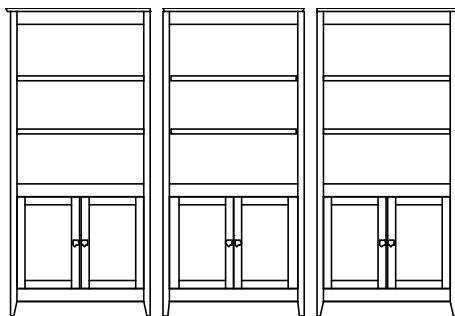

Item	Style Number	Description	WxDxH	Base Price
	E1206548	BOOKCASES Bookcase 1- Adjustable Shelves	35 x 14 x 48	
	E1206560	Bookcase 2- Adjustable Shelves	35 x 14 x 60	
	E1206572	Bookcase 3- Adjustable Shelves	35 x 14 x 72	
		View with Door Open Left-Right-Center		

All Bookcases Can Be Ordered to Make a Set with the Tops being Flush
E1206472-LH 72" Bookcase with 1" Top Overhang on Left and No Overhang on Right
E1206472-RH 72" Bookcase with 1" Top Overhang on Right and No Overhang on Left
E1206372-CTR 72" Bookcase with No Top Overhang on Either Left or Right