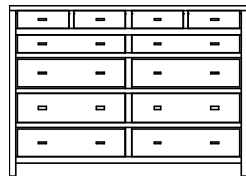

Item	Style Number	Description	WxDxH	Price O-B-A
	B2610	Grid Bed (headboard) (footboard) King Hdbd	0 x 1-1/8 x 52 0 x 1-1/8 x 30 Full - 57 King - 79 Queen - 63 Twin - 42	
	B2612	Grid Platform Bed (headboard) (footboard) King Hdbd	0 x 1-1/8 x 45 0 x 1-1/8 x 19-1/2 Full - 57 King - 79 Queen - 63 Twin - 42	
	B2614	Grid Platform Bed - Mattress / InnerSpring (headboard) (footboard) King Hdbd	0 x 1-1/8 x 52 0 x 1-1/8 x 19-1/2 Full - 57 King - 79 Queen - 63 Twin - 42	
	B2620	Regents Bed (headboard) (footboard) (Width Hdbd / Ftbd)	0 x 5-3/4x50-3/4 0 x 2-1/2x16 Full 65 / 60 King 87 / 82 Queen 71 / 66 Twin 50 / 45	

Item	Style Number	Description	WxDxH	Price O-B-A
	H2605	Landscape Mirror (Beveled Glass)	52 x 1 x 25	
	N2601	Solid Floor Night Stand	24 x 17 x 28	
	N2602	Grid Floor Night Stand	24 x 17 x 28	
	N2605	Lower Drawer Night Stand	24 x 17 x 26	

FRONT VIEWS

D2607

C2606

D2612

C2634

N2601
N2602

N2605

Item	Style Number	Description	WxDxH	Price O-B-A
	T2640	End Table	26 x 25 x 22	
	T2640-D	End Table 1-Drawer	26 x 25 x 22	
	T2641	End Table	21 x 25 x 22	
	T2641-D	End Table 1-Drawer	21 x 25 x 22	
	T2645	Cocktail Table	48 x 25 x 22	
	T2645-D	Cocktail Table 3-Drawers	48 x 25 x 22	