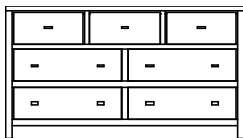

Item	Style Number	Description	WxDxH	Price O-B-A
	H2605	Landscape Mirror (Beveled Glass)	52 x 1 x 25	
	N2601	Solid Floor Night Stand	24 x 17 x 28	
	N2602	Grid Floor Night Stand	24 x 17 x 28	
	N2605	Lower Drawer Night Stand	24 x 17 x 26	

FRONT VIEWS

D2607