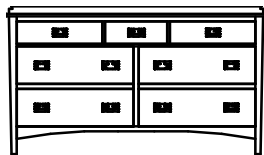

B11750FBSL

B11752RLS

B11752RLSP

T11711

E11720

C11701

C11702

H11704 / H11709

H11707 / H11708

D11749

N11703

C11706

T11705

Item	Style Number	Height	Width	Cubes	Oak Price
Headboard BO11752HB	BO11752HB-K	50" Tall	King - 80"	15.25	
	BO11752HB-Q		Queen - 64"	12.3	
	BO11752HB-F		Full - 58"	11.3	
	BO11752HB-T		Twin - 43"	8.5	
Low Profile Footboard BO11750FBLP	BO11750FBLP-K	16" Tall	King - 80"	5.6	
	BO11750FBLP-Q		Queen - 64"	4.5	
	BO11750FBLP-F		Full - 58"	3.9	
	BO11750FBLP-T		Twin - 43"	3.15	
Panel Footboard BO11750FBPN	BO11750FBPN-K	30" Tall	King - 80"	9.5	
	BO11750FBPN-Q		Queen - 64"	7.75	
	BO11750FBPN-F		Full - 58"	7	
	BO11750FBPN-T		Twin - 43"	5.3	
Slat Footboard BO11750FBSL	BO11750FBSL-K	30" Tall	King - 80"	9.5	
	BO11750FBSL-Q		Queen - 64"	7.75	
	BO11750FBSL-F		Full - 58"	7	
	BO11750FBSL-T		Twin - 43"	5.3	
Matt/Box Rails BO11752RLS <i>Includes -</i> <i>(2) Side Rails</i> <i>(3) Slats</i> <i>Center Support</i> <i>(for use with mattress and box spring)</i>	BO11752RLS-K		King	2.82	
	BO11752RLS-Q		Queen	2.82	
	BO11752RLS-F		Full	2.82	
	BO11752RLS-T		Twin	2.82	
Platform Rails BO11752RLSP <i>Includes -</i> <i>(2) Side Rails</i> <i>(12) Slats</i> <i>Center Support</i> <i>(for use with mattress only)</i>	BO11752RLSP-K		King	2.82	
	BO11752RLSP-Q		Queen	2.82	
	BO11752RLSP-F		Full	2.82	
	BO11752RLSP-T		Twin	2.82	