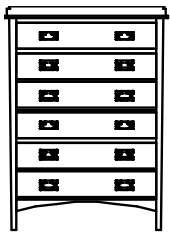

B11750FBSL

B11752RLS

B11752RLSP

T11711

E11720

C11701

C11702

H11704 / H11709

H11707 / H11708

D11749

N11703

C11706

T11705

Item	Style Number	Height	Width	Cubes	Oak Price
Headboard BO11752HB	BO11752HB-K	50" Tall	King - 80"	15.25	
	BO11752HB-Q		Queen - 64"	12.3	
	BO11752HB-F		Full - 58"	11.3	
	BO11752HB-T		Twin - 43"	8.5	
Low Profile Footboard BO11750FBLP	BO11750FBLP-K	16" Tall	King - 80"	5.6	
	BO11750FBLP-Q		Queen - 64"	4.5	
	BO11750FBLP-F		Full - 58"	3.9	
	BO11750FBLP-T		Twin - 43"	3.15	
Panel Footboard BO11750FBPN	BO11750FBPN-K	30" Tall	King - 80"	9.5	
	BO11750FBPN-Q		Queen - 64"	7.75	
	BO11750FBPN-F		Full - 58"	7	
	BO11750FBPN-T		Twin - 43"	5.3	
Slat Footboard BO11750FBSL	BO11750FBSL-K	30" Tall	King - 80"	9.5	
	BO11750FBSL-Q		Queen - 64"	7.75	
	BO11750FBSL-F		Full - 58"	7	
	BO11750FBSL-T		Twin - 43"	5.3	
Matt/Box Rails BO11752RLS <i>Includes -</i> <i>(2) Side Rails</i> <i>(3) Slats</i> <i>Center Support</i> <i>(for use with mattress and box spring)</i>	BO11752RLS-K		King	2.82	
	BO11752RLS-Q		Queen	2.82	
	BO11752RLS-F		Full	2.82	
	BO11752RLS-T		Twin	2.82	
Platform Rails BO11752RLSP <i>Includes -</i> <i>(2) Side Rails</i> <i>(12) Slats</i> <i>Center Support</i> <i>(for use with mattress only)</i>	BO11752RLSP-K		King	2.82	
	BO11752RLSP-Q		Queen	2.82	
	BO11752RLSP-F		Full	2.82	
	BO11752RLSP-T		Twin	2.82	