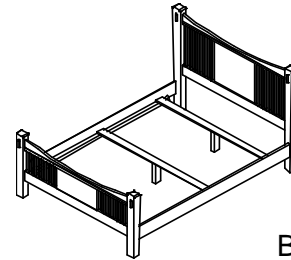

B11752HB

B11752HB

B11752HB

B11752RLS

B11752RLS

B11752RLS

B11750FBLP

B11750FBPN

H11707 / H11708

D11749

N11703

C11706

T11705

Item	Style Number	Height	Width	Cubes	Oak Price
Headboard BO11752HB	BO11752HB-K	50" Tall	King - 80"	15.25	
	BO11752HB-Q		Queen - 64"	12.3	
	BO11752HB-F		Full - 58"	11.3	
	BO11752HB-T		Twin - 43"	8.5	
Low Profile Footboard BO11750FBLP	BO11750FBLP-K	16" Tall	King - 80"	5.6	
	BO11750FBLP-Q		Queen - 64"	4.5	
	BO11750FBLP-F		Full - 58"	3.9	
	BO11750FBLP-T		Twin - 43"	3.15	
Panel Footboard BO11750FBPN	BO11750FBPN-K	30" Tall	King - 80"	9.5	
	BO11750FBPN-Q		Queen - 64"	7.75	
	BO11750FBPN-F		Full - 58"	7	
	BO11750FBPN-T		Twin - 43"	5.3	
Slat Footboard BO11750FBSL	BO11750FBSL-K	30" Tall	King - 80"	9.5	
	BO11750FBSL-Q		Queen - 64"	7.75	
	BO11750FBSL-F		Full - 58"	7	
	BO11750FBSL-T		Twin - 43"	5.3	
Matt/Box Rails BO11752RLS <i>Includes -</i> <i>(2) Side Rails</i> <i>(3) Slats</i> <i>Center Support</i> <i>(for use with mattress and box spring)</i>	BO11752RLS-K		King	2.82	
	BO11752RLS-Q		Queen	2.82	
	BO11752RLS-F		Full	2.82	
	BO11752RLS-T		Twin	2.82	
Platform Rails BO11752RLSP <i>Includes -</i> <i>(2) Side Rails</i> <i>(12) Slats</i> <i>Center Support</i> <i>(for use with mattress only)</i>	BO11752RLSP-K		King	2.82	
	BO11752RLSP-Q		Queen	2.82	
	BO11752RLSP-F		Full	2.82	
	BO11752RLSP-T		Twin	2.82	