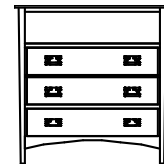

H11707 / H11708

D11749

N11703

C11706

T11705

Item	Style Number	Height	Width	Cubes	Oak Price
Headboard BO11752HB	BO11752HB-K	50" Tall	King - 80"	15.25	
	BO11752HB-Q		Queen - 64"	12.3	
	BO11752HB-F		Full - 58"	11.3	
	BO11752HB-T		Twin - 43"	8.5	
Low Profile Footboard BO11750FBLP	BO11750FBLP-K	16" Tall	King - 80"	5.6	
	BO11750FBLP-Q		Queen - 64"	4.5	
	BO11750FBLP-F		Full - 58"	3.9	
	BO11750FBLP-T		Twin - 43"	3.15	
Panel Footboard BO11750FBPN	BO11750FBPN-K	30" Tall	King - 80"	9.5	
	BO11750FBPN-Q		Queen - 64"	7.75	
	BO11750FBPN-F		Full - 58"	7	
	BO11750FBPN-T		Twin - 43"	5.3	
Slat Footboard BO11750FBSL	BO11750FBSL-K	30" Tall	King - 80"	9.5	
	BO11750FBSL-Q		Queen - 64"	7.75	
	BO11750FBSL-F		Full - 58"	7	
	BO11750FBSL-T		Twin - 43"	5.3	
Matt/Box Rails BO11752RLS <i>Includes -</i> <i>(2) Side Rails</i> <i>(3) Slats</i> <i>Center Support</i> <i>(for use with mattress and box spring)</i>	BO11752RLS-K		King	2.82	
	BO11752RLS-Q		Queen	2.82	
	BO11752RLS-F		Full	2.82	
	BO11752RLS-T		Twin	2.82	
Platform Rails BO11752RLSP <i>Includes -</i> <i>(2) Side Rails</i> <i>(12) Slats</i> <i>Center Support</i> <i>(for use with mattress only)</i>	BO11752RLSP-K		King	2.82	
	BO11752RLSP-Q		Queen	2.82	
	BO11752RLSP-F		Full	2.82	
	BO11752RLSP-T		Twin	2.82	