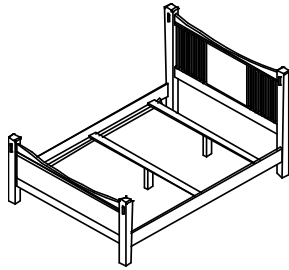

B11752HB

B11752HB

B11752HB

B11752RLS

B11752RLS

B11752RLS

B11750FBLP

B11750FBPN

B11750FBSL

B11752RLS

B11752RLSP

T11711

E11720

C11701

C11702

H11704 / H11709

H11707 / H11708

D11749

N11703

C11706

T11705

Item	Style Number	Height	Width	Cubes	Oak Price
Headboard BO11752HB	BO11752HB-K	50" Tall	King - 80"	15.25	
	BO11752HB-Q		Queen - 64"	12.3	
	BO11752HB-F		Full - 58"	11.3	
	BO11752HB-T		Twin - 43"	8.5	
Low Profile Footboard BO11750FBLP	BO11750FBLP-K	16" Tall	King - 80"	5.6	
	BO11750FBLP-Q		Queen - 64"	4.5	
	BO11750FBLP-F		Full - 58"	3.9	
	BO11750FBLP-T		Twin - 43"	3.15	
Panel Footboard BO11750FBPN	BO11750FBPN-K	30" Tall	King - 80"	9.5	
	BO11750FBPN-Q		Queen - 64"	7.75	
	BO11750FBPN-F		Full - 58"	7	
	BO11750FBPN-T		Twin - 43"	5.3	
Slat Footboard BO11750FBSL	BO11750FBSL-K	30" Tall	King - 80"	9.5	
	BO11750FBSL-Q		Queen - 64"	7.75	
	BO11750FBSL-F		Full - 58"	7	
	BO11750FBSL-T		Twin - 43"	5.3	
Matt/Box Rails BO11752RLS <i>Includes -</i> <i>(2) Side Rails</i> <i>(3) Slats</i> <i>Center Support</i> <i>(for use with mattress and box spring)</i>	BO11752RLS-K		King	2.82	
	BO11752RLS-Q		Queen	2.82	
	BO11752RLS-F		Full	2.82	
	BO11752RLS-T		Twin	2.82	
Platform Rails BO11752RLSP <i>Includes -</i> <i>(2) Side Rails</i> <i>(12) Slats</i> <i>Center Support</i> <i>(for use with mattress only)</i>	BO11752RLSP-K		King	2.82	
	BO11752RLSP-Q		Queen	2.82	
	BO11752RLSP-F		Full	2.82	
	BO11752RLSP-T		Twin	2.82	