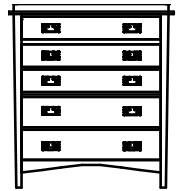

B11750FBSL

B11752RLS

B11752RLSP

T11711

E11720

C11701

C11702

H11704 / H11709

H11707 / H11708

D11749

N11703

C11706

T11705

Item	Style Number	Height	Width	Cubes	Oak Price
Headboard BO11752HB	BO11752HB-K	50" Tall	King - 80"	15.25	
	BO11752HB-Q		Queen - 64"	12.3	
	BO11752HB-F		Full - 58"	11.3	
	BO11752HB-T		Twin - 43"	8.5	
Low Profile Footboard BO11750FBLP	BO11750FBLP-K	16" Tall	King - 80"	5.6	
	BO11750FBLP-Q		Queen - 64"	4.5	
	BO11750FBLP-F		Full - 58"	3.9	
	BO11750FBLP-T		Twin - 43"	3.15	
Panel Footboard BO11750FBPN	BO11750FBPN-K	30" Tall	King - 80"	9.5	
	BO11750FBPN-Q		Queen - 64"	7.75	
	BO11750FBPN-F		Full - 58"	7	
	BO11750FBPN-T		Twin - 43"	5.3	
Slat Footboard BO11750FBSL	BO11750FBSL-K	30" Tall	King - 80"	9.5	
	BO11750FBSL-Q		Queen - 64"	7.75	
	BO11750FBSL-F		Full - 58"	7	
	BO11750FBSL-T		Twin - 43"	5.3	
Matt/Box Rails BO11752RLS <i>Includes -</i> <i>(2) Side Rails</i> <i>(3) Slats</i> <i>Center Support</i> <i>(for use with mattress and box spring)</i>	BO11752RLS-K		King	2.82	
	BO11752RLS-Q		Queen	2.82	
	BO11752RLS-F		Full	2.82	
	BO11752RLS-T		Twin	2.82	
Platform Rails BO11752RLSP <i>Includes -</i> <i>(2) Side Rails</i> <i>(12) Slats</i> <i>Center Support</i> <i>(for use with mattress only)</i>	BO11752RLSP-K		King	2.82	
	BO11752RLSP-Q		Queen	2.82	
	BO11752RLSP-F		Full	2.82	
	BO11752RLSP-T		Twin	2.82	